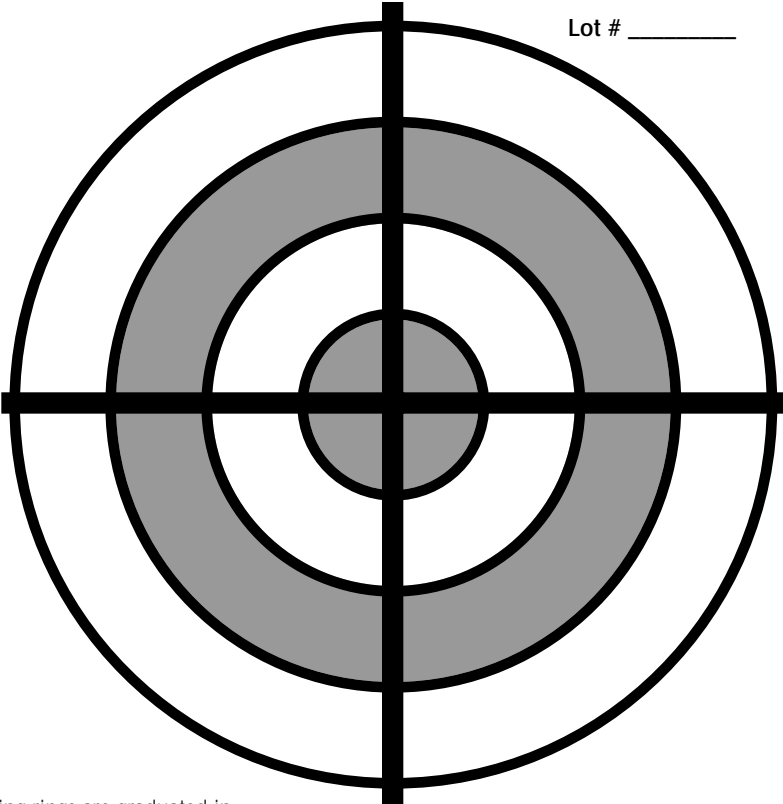

**A** Group Size

Lot # \_\_\_\_\_

**B** Group Size

Lot # \_\_\_\_\_

**C** Group Size

Lot # \_\_\_\_\_

**D** Group Size

Lot # \_\_\_\_\_

Bullseye is 1" diameter. Scoring rings are graduated in 1/2" increments. Put a Midway Shooting Spot on the bullseye for increased visibility.