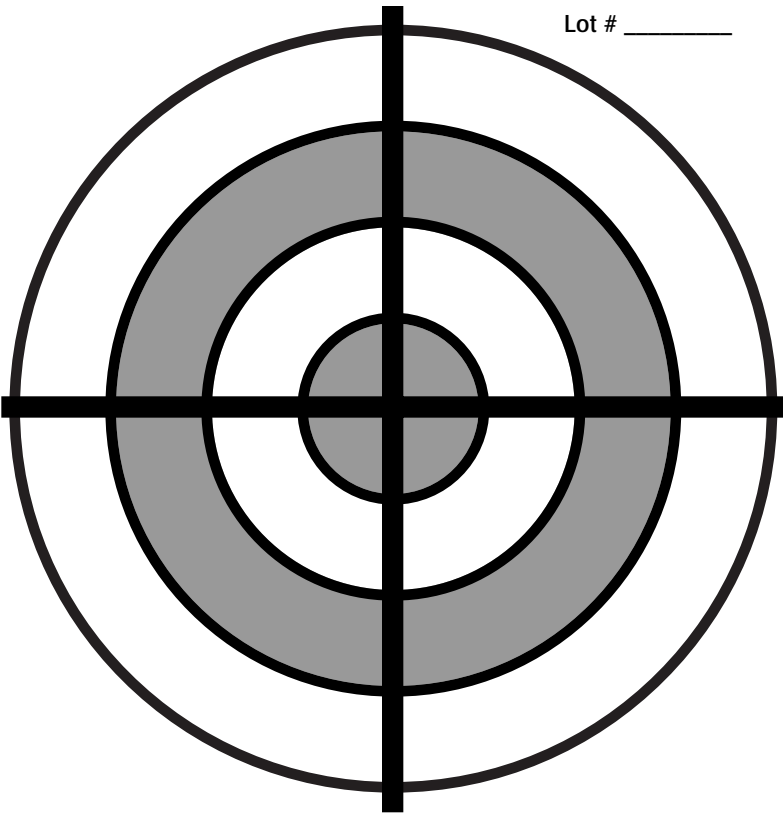

**A** Group Size

Lot # \_\_\_\_\_

**B** Group Size

Lot # \_\_\_\_\_

**C** Group Size

Lot # \_\_\_\_\_

**D** Group Size

Lot # \_\_\_\_\_

Bullseye is 1" diameter. Scoring rings are graduated in 1/2" increments. Put a Midway Shooting Spot on the bullseye for increased visibility.