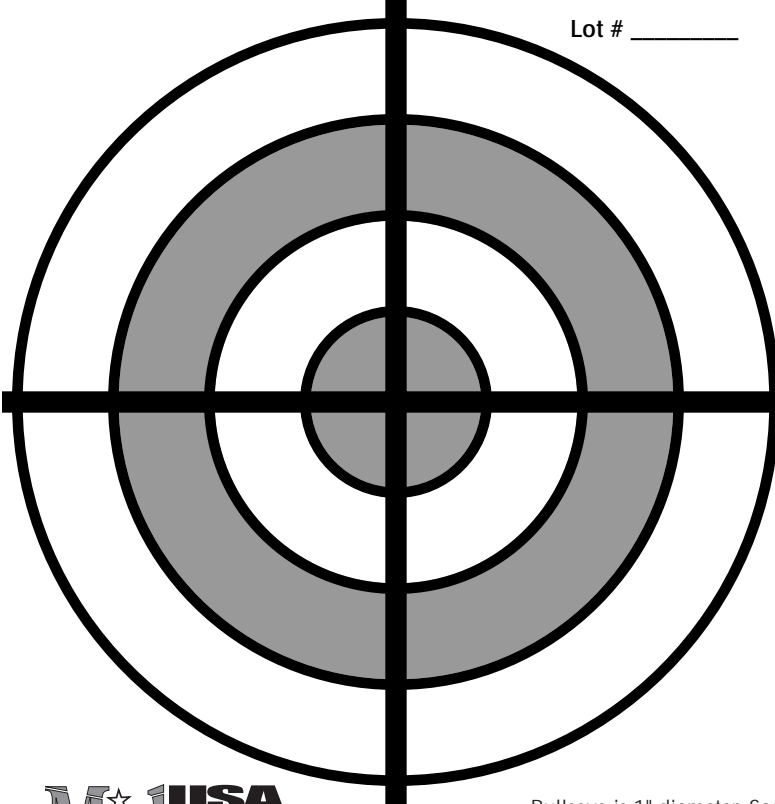

**A** Group Size

Lot # \_\_\_\_\_

**B** Group Size

Lot # \_\_\_\_\_

**C** Group Size

Lot # \_\_\_\_\_

**D** Group Size

Lot # \_\_\_\_\_

Bullseye is 1" diameter. Scoring rings are graduated in 1/2" increments. Put a Midway Shooting Spot on the bullseye for increased visibility.